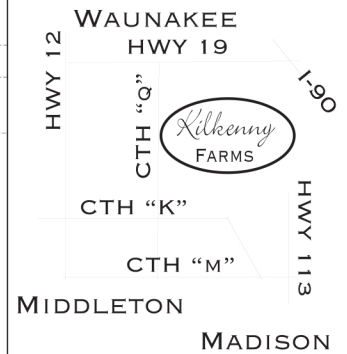

Current
 Future

Directions:

From West: Hwy 12 north to east on CTH "K" to north on CTH "Q"

From East: Take Hwy 113/Northport Ave north to west on CTH "M" to west on CTH "K" to north on CTH "Q"

From Lodi/Dane: Take Hwy 113 south to CTH "Q"

From DeForest/Sun Prairie: Take Hwy 19 west to south on CTH "Q"

Kristin Lemke
608-220-3528

www.wisconsinrealestateprofessionals.com

For More Information:
608-837-0102
608-575-6538
www.dontierney.com